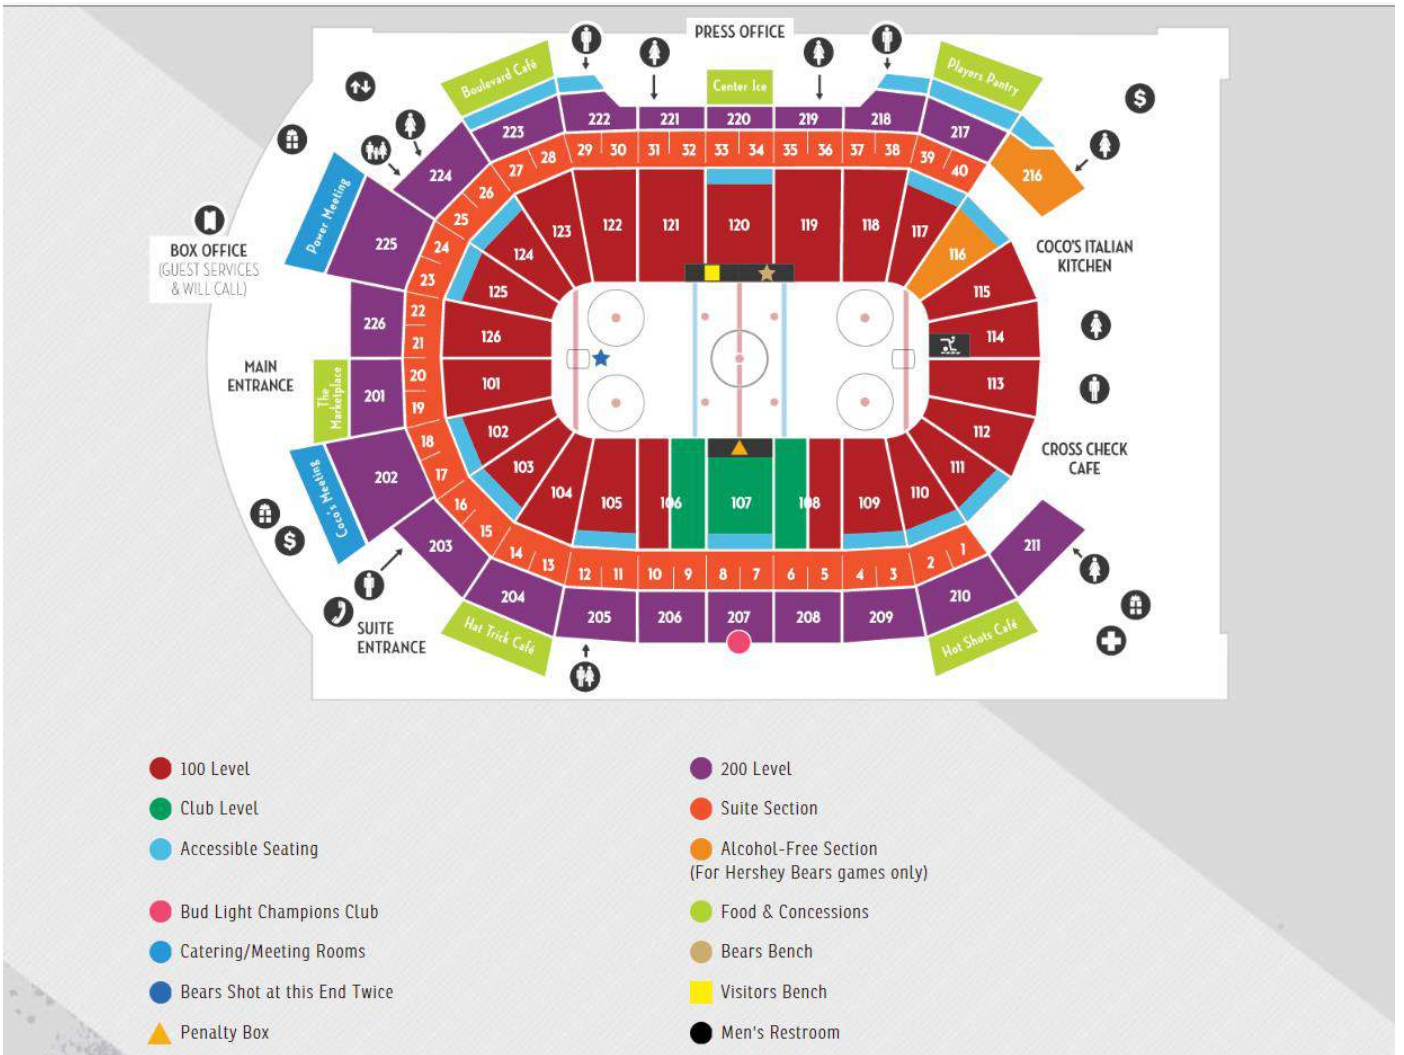

Giant Center Diagram