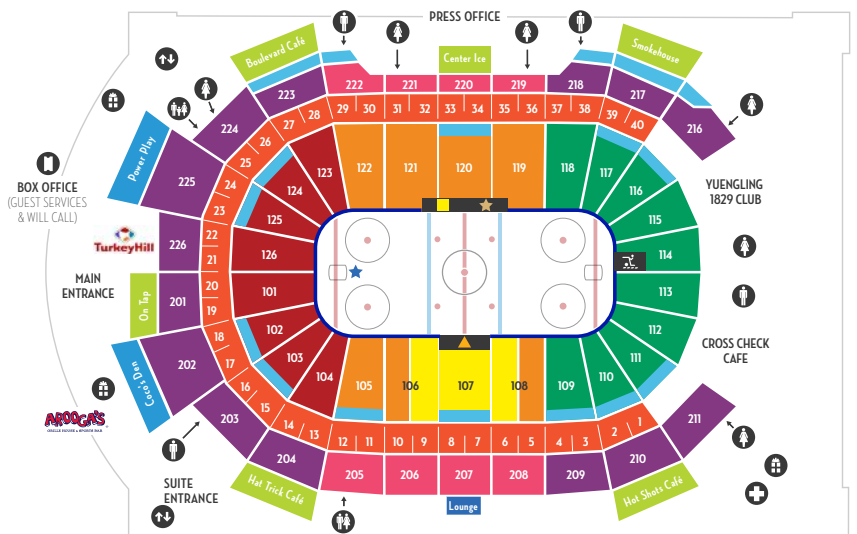

GROUP TICKETS

2022-2023

HOCKEY FIGHTS CANCER PACKAGE

At the *Hershey Bears*® home game on Sunday, November 20, 2022 vs. Hartford, join the efforts of the National Hockey League to unite the hockey community in support of cancer patients and their families during our 4th Annual Hockey Fights Cancer Night.

Bring your group out to support the team on the ice, while also inspiring hope and courage for those who are living with, going through, and moving past cancer.

- Twenty-Five (25) 100 Level Defend Zone Tickets
- Twenty-Five (25) Snack Vouchers
- \$150.00 donation to this season's Hockey Fights Cancer Night charitable beneficiaries
- Donor's name mentioned on the GIANT Center video board during the game
- Total Cost: \$765.00*

*Additional Tickets and/or Meal Vouchers may be added on at the standard group ticket prices

- 100 Row A
- 100 Center Ice
- 100 Attack Zone
- 100 Defend Zone
- 200 Center Ice
- 200 Attack & Defend Zones
- Club Seats
- Suite Section
- Accessible Seating
- Stella Premium Lounge
- Food & Concessions
- Catering/Meeting Rooms
- ★ Hershey Bears® Bench
- ★ Hershey Bears Shoot at this End Twice
- Visitors Bench
- ▲ Penalty Box
- ♂ Men's Restroom
- ♀ Women's Restroom
- ♂♀ Family Restroom
- ⬆⬆ Elevators (to 2nd floor)
- ⚡ First Aid/Security
- 🛒 Merchandise Concessions
- 🚪 Zamboni Entrance