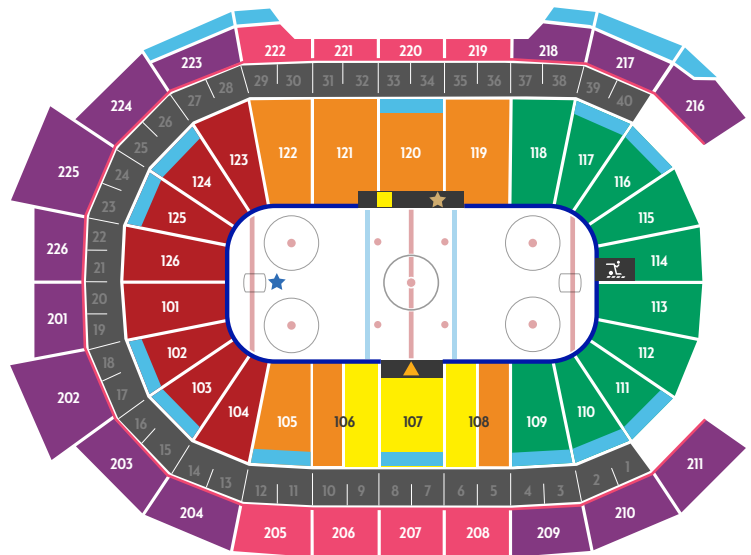

2022-2023 HERSHEY BEARS® SEASON TICKET ORDER FORM HALF SEASON PLAN (18 GAMES)

CONTACT INFORMATION

Name _____
 Street Address _____
 City, State, Zip _____
 Phone _____
 Email Address _____

ZONE		PRICE (Per Seat)	QUANTITY
Club Seats		Full Season Exclusive	NA
100 Level - Row A		Full Season Exclusive	NA
100 Level - Center Ice		\$423 (\$407.70+\$15.30 Amusement Tax)	
100 Level - Attack Zone		\$378 (\$362.70+\$15.30 Amusement Tax)	
100 Level - Defend Zone		\$324 (\$308.70+\$15.30 Amusement Tax)	
200 Level - Row A & Center Ice		\$270 (\$254.70+\$15.30 Amusement Tax)	
200 Level - Attack & Defend Zone		\$234 (\$218.70+\$15.30 Amusement Tax)	

DISCOUNTED PARKING (Optional)		
18 Game Parking	\$90	

I WOULD LIKE TO REQUEST THE FOLLOWING SEATS, IF POSSIBLE:

Section _____ Row _____ Seat(s) _____

CREDIT CARD

CC # _____

Expiration Date _____

Signature _____